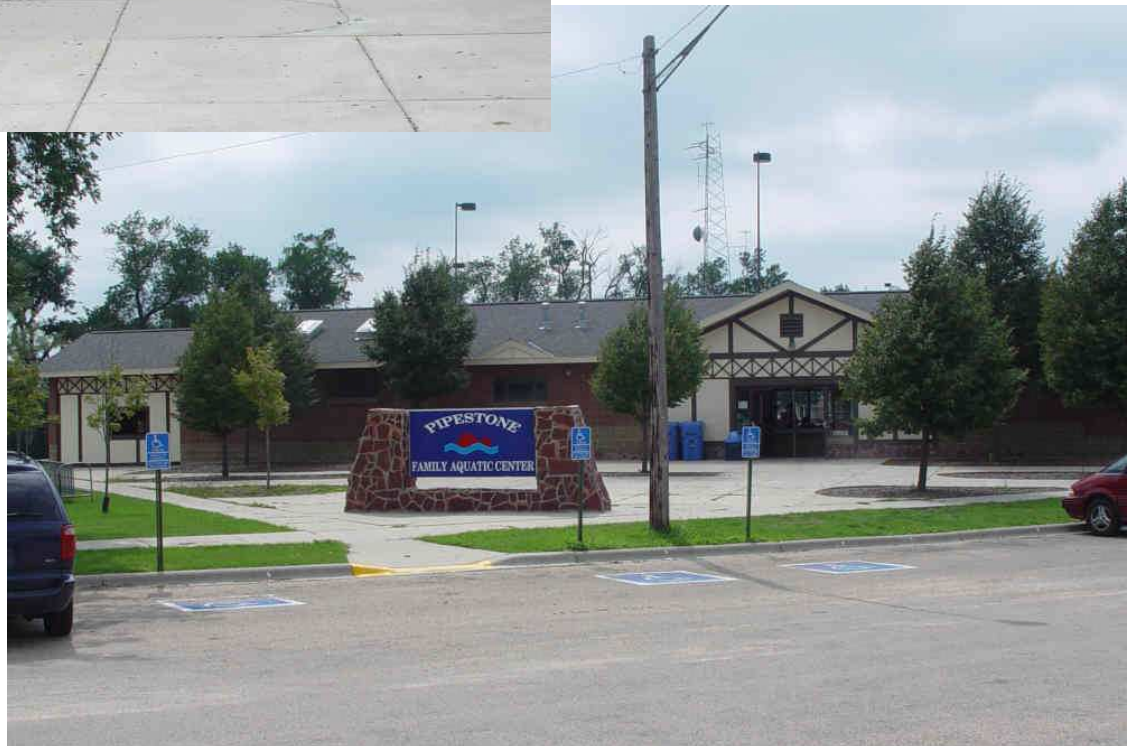

# Family Aquatic Center

Pipestone, MN

July 2007

(Constructed in 1997)

Entrance

# Shade areas

Zero depth end looking toward deep portion of pool.

Deck chairs around most of deck with large umbrellas.

Old bathhouse in background now used for mechanical equipment.

Large slide in center of pool drops into about 4' of water

# Sand volleyball and children's play area adjacent to pool.

Zero depth to 1' by turtle slide.

Deck chairs and large umbrellas surround zero depth area of pool to about half way around pool.

**PATRON CAPACITY 573**